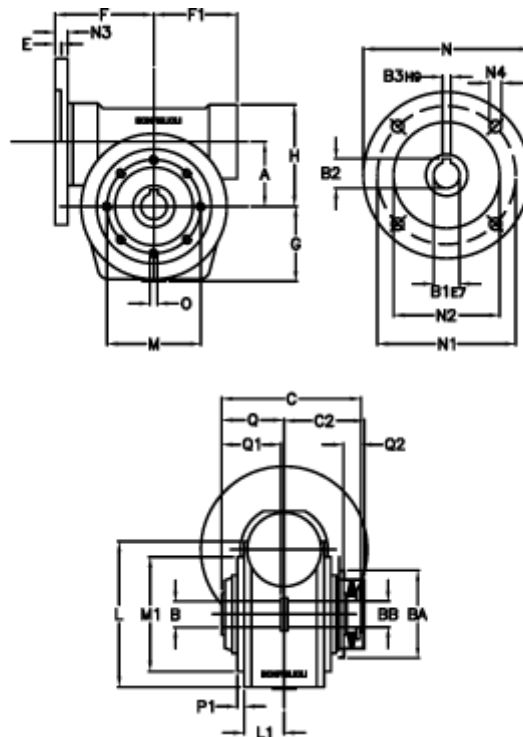

Article number: 390204902872236

Description: Worm Gear with Torque Limiter
VF 49-L2-P-28 P63B5

Measures

a = 49.50	C2 = 63,5	L1 = 36.8	O = M6x8
B = 25	Description = VF 49P-xx-63B5	m = 94	P1 = 2.5
B1 E7 = 11	E = 3.0	M1 = 68	Q = 51.0
B2 = 12.8	F = 70	N = 140	Q1 = 41
B3 H9 = 4	F1 = 63	N1 = 115	Q2 = 15
BA = 63	g = 56	N2 = 95	
BB H7 = 14	H = 80.0	N3 = 10.5	
C = 105	L = 107.5	N4 = 9,5	